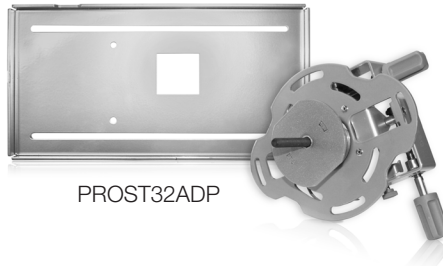

# Wall Mounts

Compatible with select Dukane projectors

High quality, ultra-durable construction and long-life reliability.

Specifications	HAS-WM05	A3WALLARM	UST1WALLARM	ST1WALLARM2
<b>Swivel</b>	+/- 5.0°	+/- 2.0°	+/- 3.0°	360°
<b>Pitch</b>	+/- 5.0°	+/- 4.7°	+/- 3.0°	+/- 12°
<b>Roll</b>	+/- 5.0°	+/- 5.0°	+/- 3.0°	+/- 12°
<b>Arm Length</b> <small>(From the wall to the center of VESA 100/200)</small>	12.5" - 24.5"	10.7" - 24.0"	9.8" - 21.4"	34.6" - 52.7"
<b>Weight Capacity</b>	23.4 lbs.	40 lbs.	22.1 lbs.	35 lbs.
<b>Height Adjustment</b>	+/- 1.4"	+/- 0.7"	+/- 1.2"	6.3" (when fully extended)
<b>Left/Right Position Adjustment</b>	+/- 2.0"	+/- 0.9"	+/- 0.9"	1.0"
<b>Dimensions (WxHxD)</b>	19.8" x 8.1" x 20.3"	10.8" x 8.9" x 28.0"	7.6" x 9.8" x 17.3"	8.3" x 11.8" x 37"
<b>Weight</b>	14.1 lbs.	22 lbs.	10.6 lbs.	17 lbs.
<b>Cable Management</b>	Yes	Yes	Yes	Yes

# Adapters

Used to replace older Dukane models with newer Dukane models, as well as competitive models to Dukane models.

CPA100ADAPTPLATE

CPA100ADPA7

ADAPA3A7WPLATE

HASWB01

HASWB02

ST1PLATE2