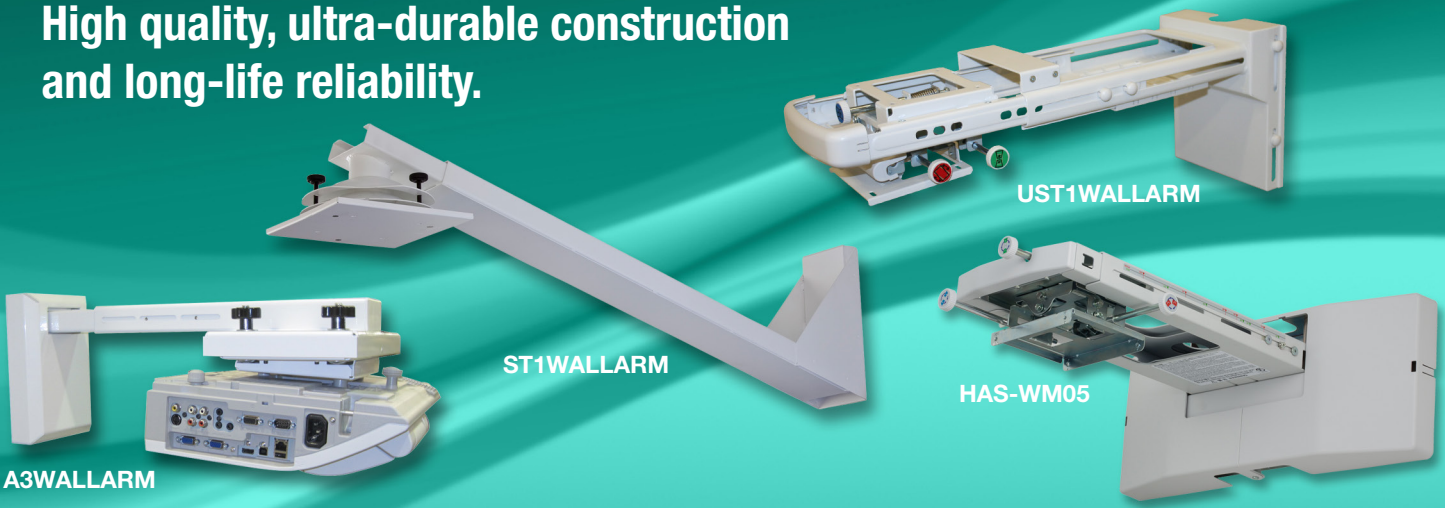

Wall Mounts

Compatible with select Dukane projectors

High quality, ultra-durable construction and long-life reliability.

Specifications	HAS-WM05	A3WALLARM	UST1WALLARM	ST1WALLARM2
Swivel	+/- 5.0°	+/- 2.0°	+/- 3.0°	360°
Pitch	+/- 5.0°	+/- 4.7°	+/- 3.0°	+/- 12°
Roll	+/- 5.0°	+/- 5.0°	+/- 3.0°	+/- 12°
Arm Length (From the wall to the center of VESA 100/200)	12.5" - 24.5"	10.7" - 24.0"	9.8" - 21.4"	34.6" - 52.7"
Weight Capacity	23.4 lbs.	40 lbs.	22.1 lbs.	35 lbs.
Height Adjustment	+/- 1.4"	+/- 0.7"	+/- 1.2"	6.3" (when fully extended)
Left/Right Position Adjustment	+/- 2.0"	+/- 0.9"	+/- 0.9"	1.0"
Dimensions (WxHxD)	19.8" x 8.1" x 20.3"	10.8" x 8.9" x 28.0"	7.6" x 9.8" x 17.3"	8.3" x 11.8" x 37"
Weight	14.1 lbs.	22 lbs.	10.6 lbs.	17 lbs.
Cable Management	Yes	Yes	Yes	Yes

Projector Compatibility

HAS-WM05	A3WALLARM	UST1WALLARM	ST1WALLARM
8116, 8117 8118W, 8119W 8120WI, 8121WI 8116A, 8117A 8118WA, 8119WA 8120WIA, 8121WIA	8105H, 8105HA, 8105B 8104HW, 8104HWA, 8104WB 8106H, 8106HA, 8106B 8107HWI, 8107WIB, 8108HW 8116, 8117 8118W, 8119W 8120WI, 8121WI 8116A, 8117A 8118WA, 8119WA 8120WIA, 8121WIA	8105H, 8105HA, 8105B 8104HW, 8104HWA, 8104WB 8106H, 8106HA, 8106B 8107HWI, 8107WIB, 8108HW	8112 8111H 8113 8232 8230W